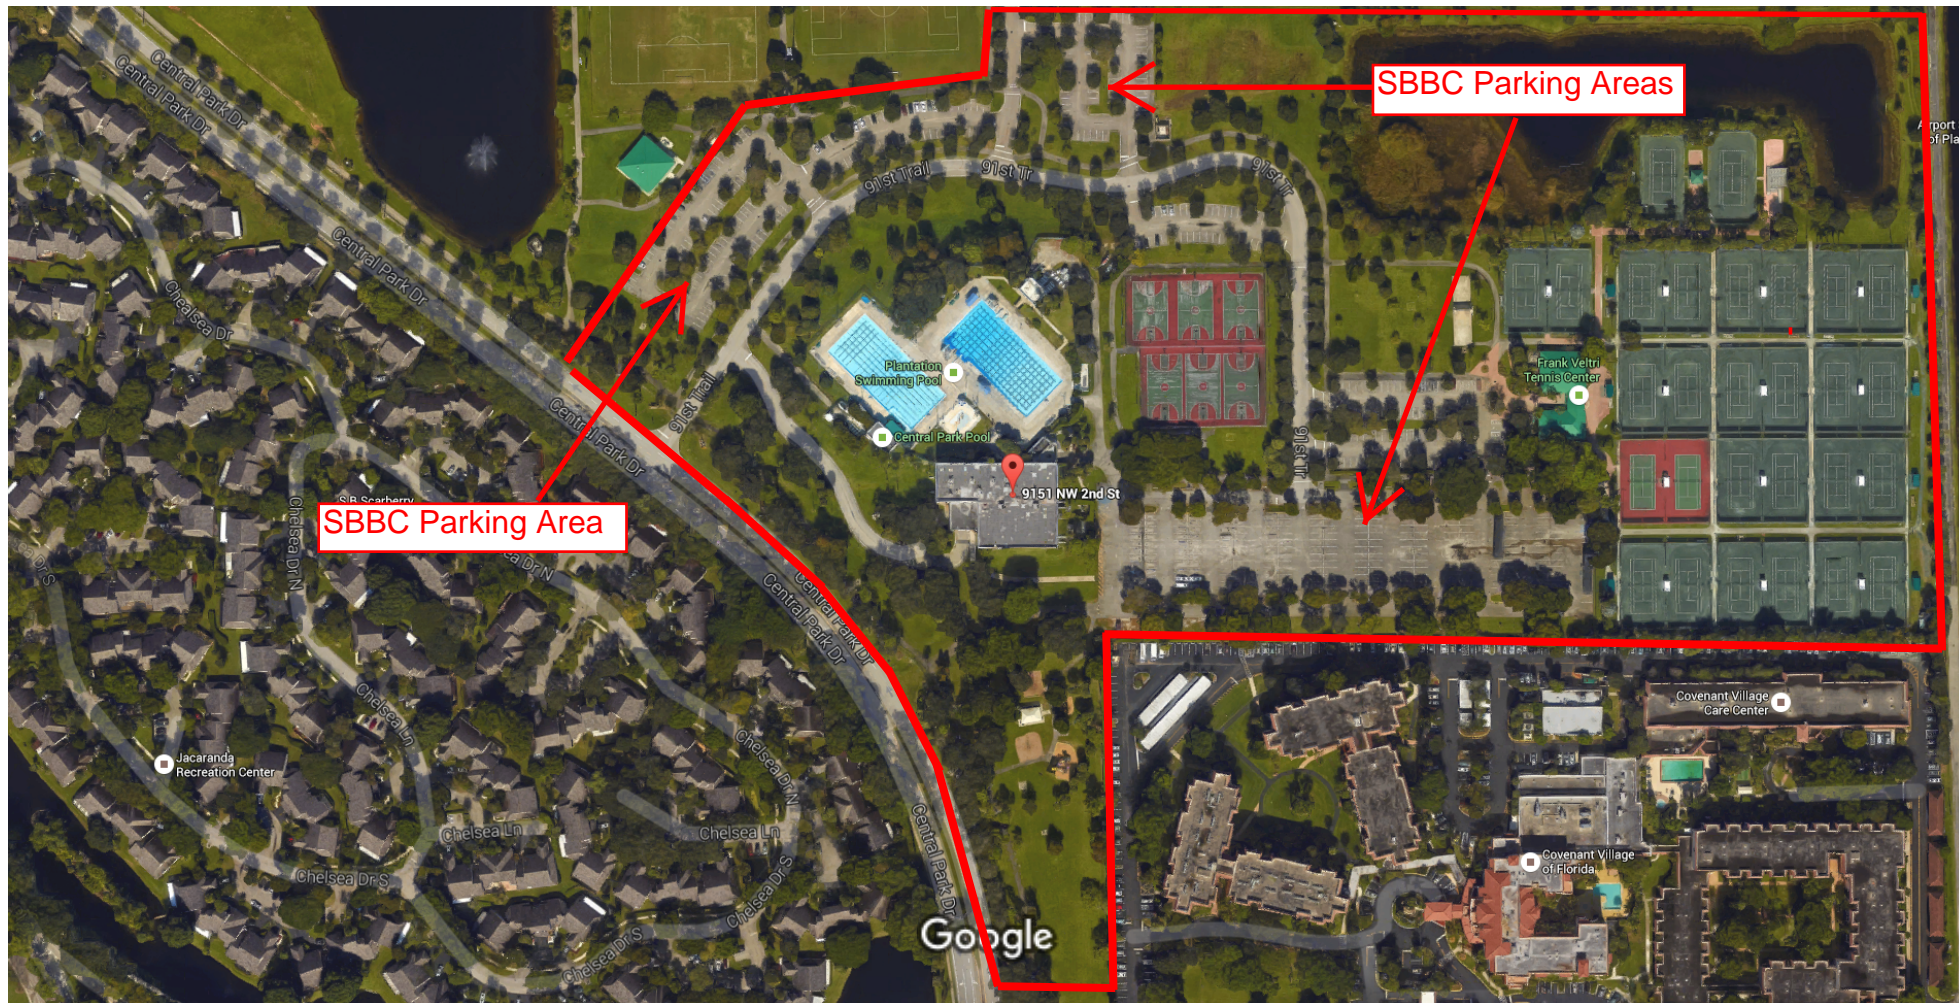

# 9151 NW 2<sup>nd</sup> Street Plantation, FL 33324 - City of Plantation Aquatic Complex Site Map

LEGEND

City of Plantation Aquatic Complex	
------------------------------------	---